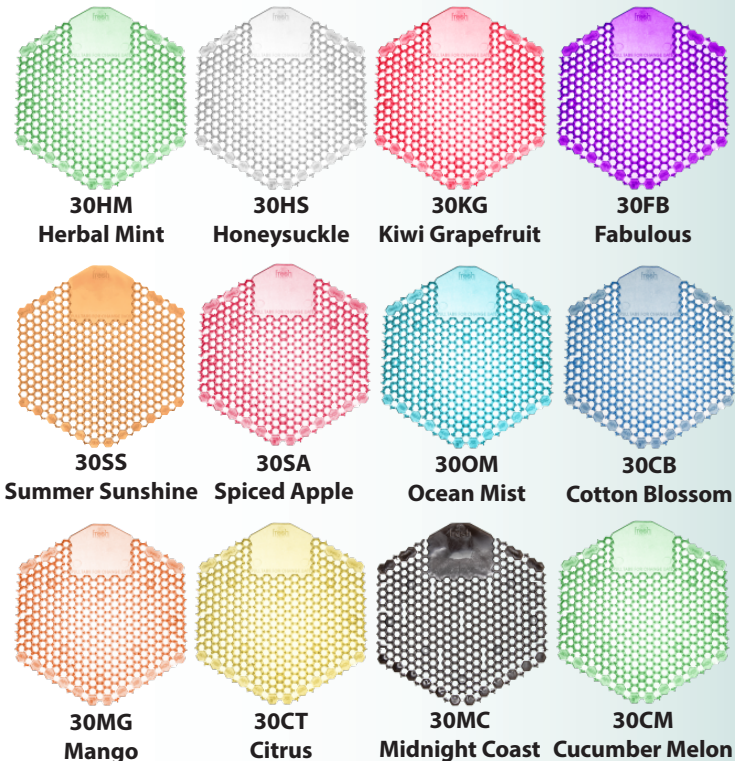

Reminds you when to change it

Simply pull off the week & month tabs to set your reminder.

Superior Splash Prevention

* Listed in order of strongest to least strongest fragrance